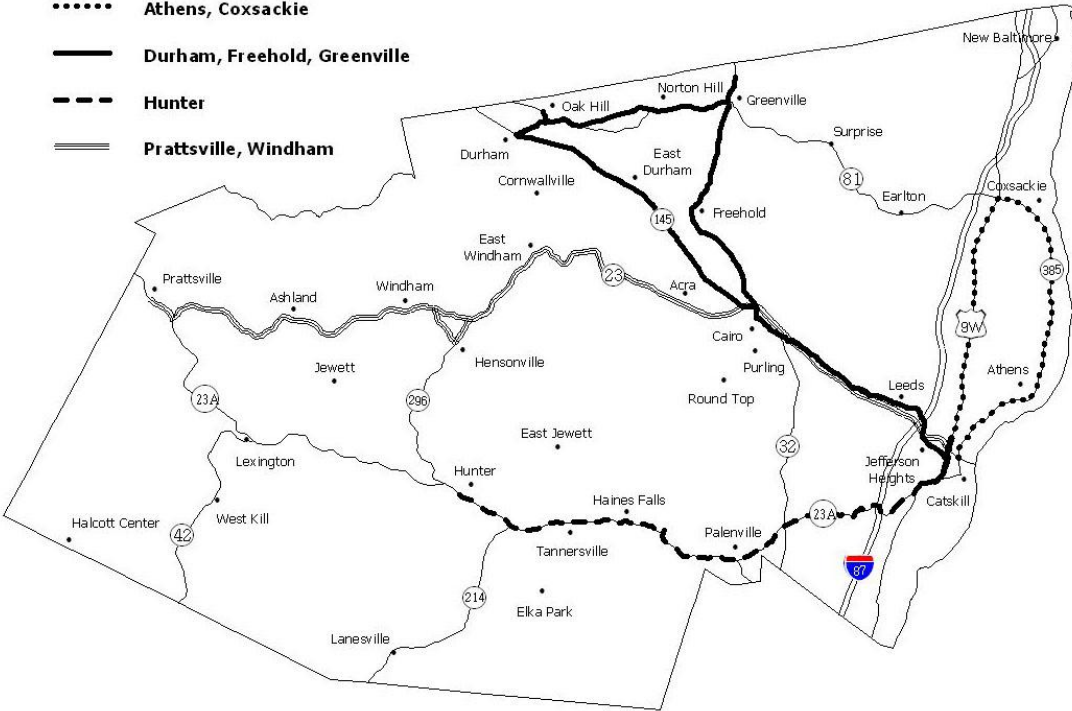

Windham & Prattsville Friday	Morning	Afternoon
Brown's Crossing Catskill, Rt. 9W	9:00	4:45
Windham Post Office Windham, Rt. 23	9:35	4:10
Ashland Firehouse Ashland, Rt. 23	9:45	4:00
Great American Prattsville, Rt. 23	9:55	3:50
Ashland Firehouse Ashland, Rt. 23	10:05	3:35
Windham Post Office Windham, Rt. 23	10:10	3:25
Windham Willow Apts. Mitchell Hollow Road	10:12	3:23
Hensonville Post Office Hensonville, Rt. 296	10:15	3:20
Acra Post Office Acra, Rt. 23B	10:22	3:06
Acra Manor Acra, Rt. 23B	10:24	3:04
Pine Tree Apartments Acra, Rt. 23B	10:26	3:03

**CATSKILL SHUTTLE
DAILY**

Run 1 Run 2 Run 3

Greene Medical Arts Center Jefferson Heights	10:55	12:45	2:15
Home Depot Rt 23B, Leeds	11:00	-	2:20
Greene County Office Building Main Street, Catskill	11:07	12:48	2:25
Catskill Senior Center Thompson St., Catskill	11:09	12:49	2:26
Autumn Grove Apts (last stop on run 3) Embought Rd, Catskill	11:11	12:55	2:45
Price Chopper Plaza Rt 9W, Catskill	11:12	1:00	2:36
Catskill Commons Rt 9W, Catskill	11:17	1:05	2:40

Greene County Transit Routes

- Athens, Coxsackie
- Durham, Freehold, Greenville
- - - - - Hunter
- ==== Prattsville, Windham

Greene County Transit System

Effective 7-1-2013

The Greene County Transit System provides bus service between the Village of Catskill and outlying areas of the County. The morning run will bring you from your pickup point to any point along the route and end in the Village of Catskill. A mid-day shuttle circulates throughout the Village. In the afternoon, the route is run in reverse, bringing you home.